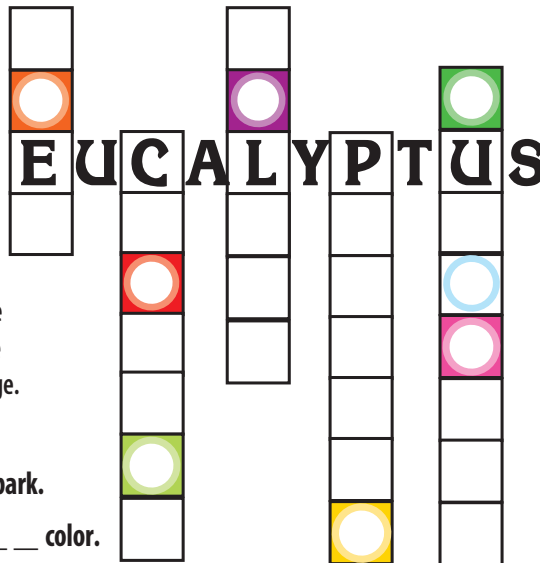

RAINBOW STACK

Use the clues to find the answers, and then use the circled letters to discover the STACKED WORDS. All of the answers come from the information on the opposite page. (Hint: Use one letter twice in the answer.)

1. As the tree   E   , it sheds its bark.
2. The bark peels and C   color.
3. The   L   look like a rainbow.
4. The tree looks like God P   it.
5. It will shed its bark   U   times a year.

Malachi 3:6

“For I am the LORD, I do not change . . .”