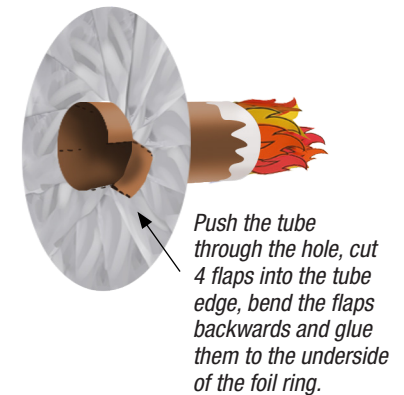

Step 6

Bible Lesson

You can shine your light for Jesus by being an example to others through living your life the way Jesus wants you to. He wants us to be a testimony of Him and His character. By doing that we can influence those around us to be like Jesus too. Pray and ask Jesus to show you when and how you can shine your light for Him today.

“You are the light of the world. A city that is set on a hill cannot be hidden. ‘Nor do they light a lamp and put it under a basket, but on a lampstand, and it gives light to all who are in the house. ‘Let your light so shine before men, that they may see your good works and glorify your Father in heaven.’”

– Matthew 5:14-16