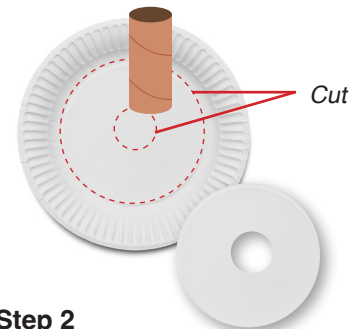

Step 1

Step 2